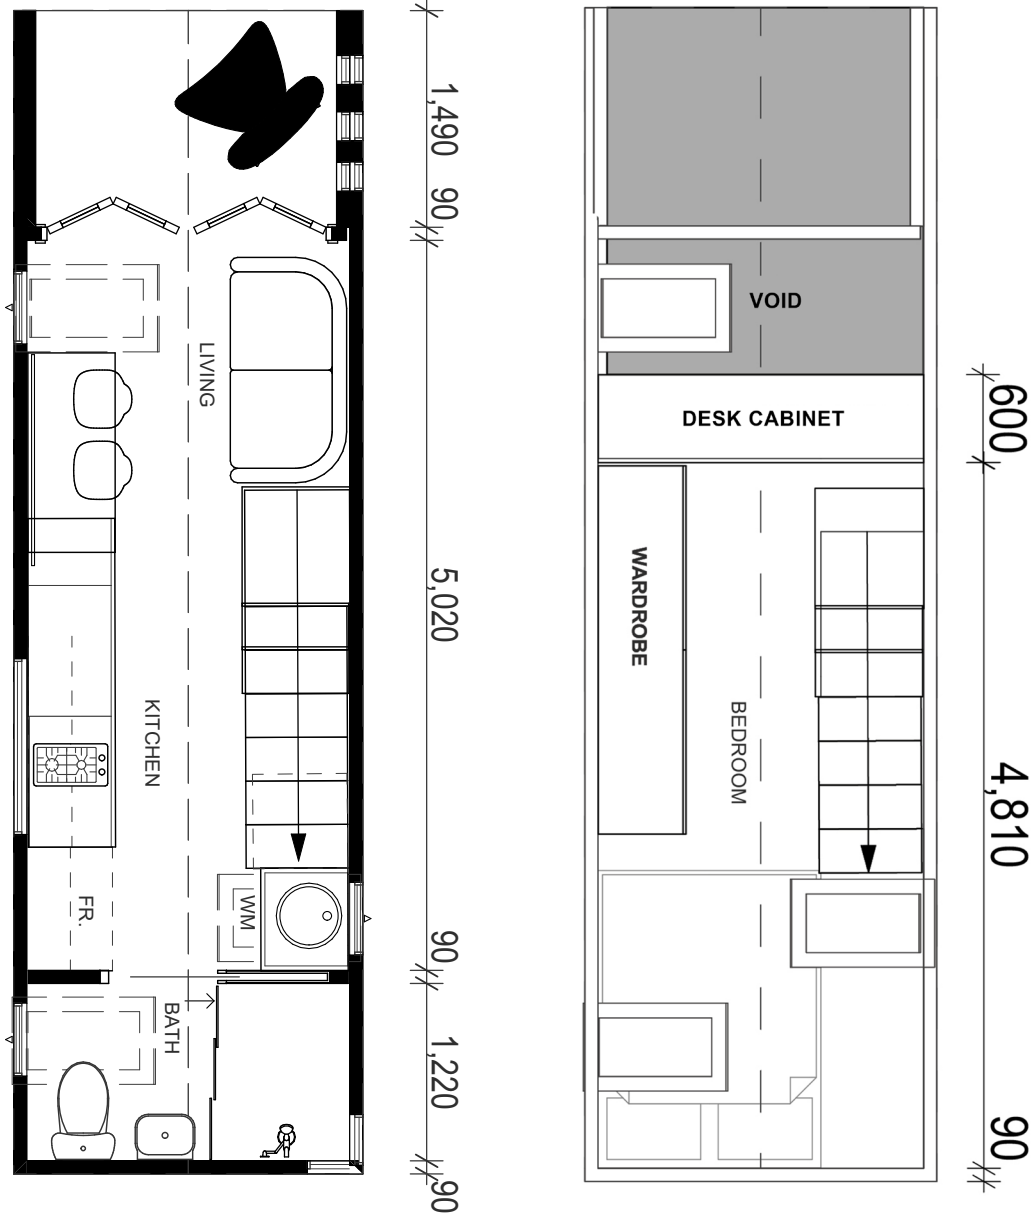

WANT MORE OPTIONS?

Have it built your way! Chat to our team about customising your ideal Tiny Home today.

CHOOSE YOUR FACADE

CHOOSE YOUR ROOF

SPECIFICATIONS:

Lofts / Bedrooms	1	Loft Height	up to 1.5m
Sleeps ⁽¹⁾	2	Ground Floor Area	18.1m ²
Length	8m	Loft Floor Area	10.9m ²
Width	2.5m	Total Floor Area	29m ²
Height	4.2m	Approx. Weight ⁽²⁾	4.5 tonne