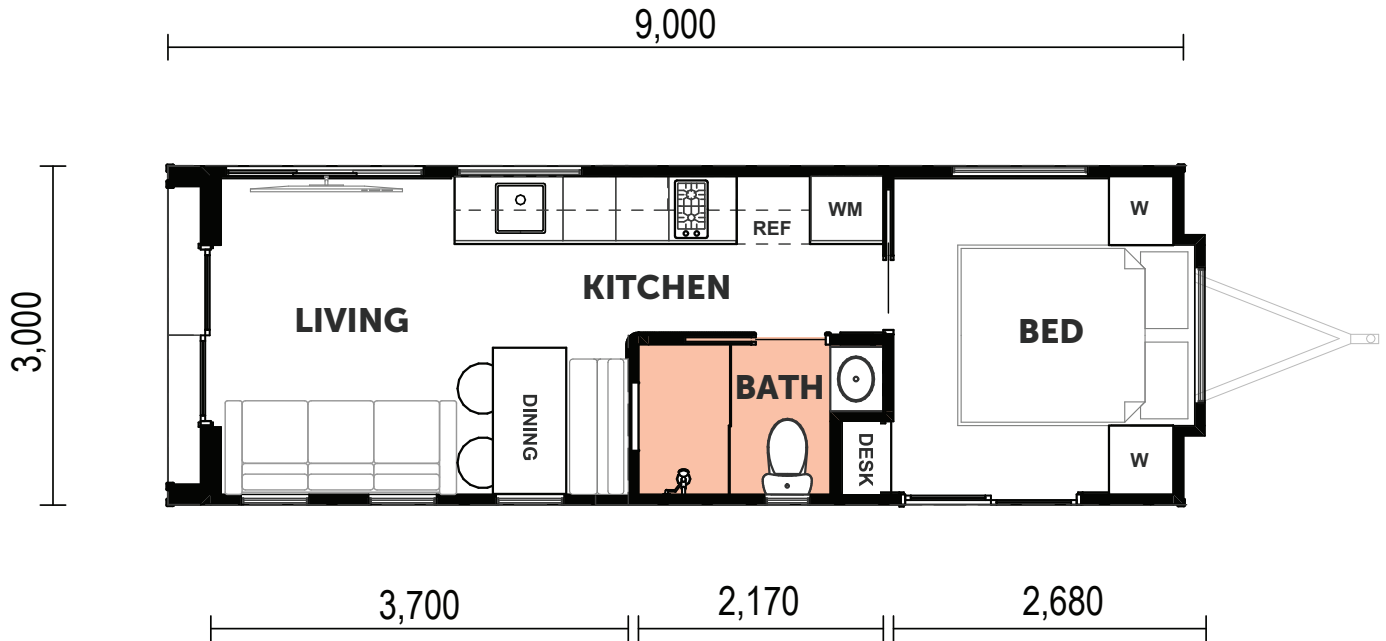

KIAMA 9m

3m
WIDE

DREAM FACADE

1  1 

Have it *your way*

- Your choice of facade style
(Live, Dream)
- Your choice and combination
of external facade materials
- Your choice of roof type
(Gable, Skillion, Double-Skillion, Protruding)

SPECIFICATIONS:

Lofts / Bedrooms	1	Loft Height	N/A
Sleeps ⁽¹⁾	2	Ground Floor Area	25m ²
Length	9m	Loft Floor Area	N/A
Width	3m	Total Floor Area	25m ²
Height	3.8m	Approx. Weight ⁽²⁾	4.5 tonne

⁽¹⁾ Can sleep additional guests using pull-out / sofa beds. ⁽²⁾ Weight excludes furniture and kitchen appliances.