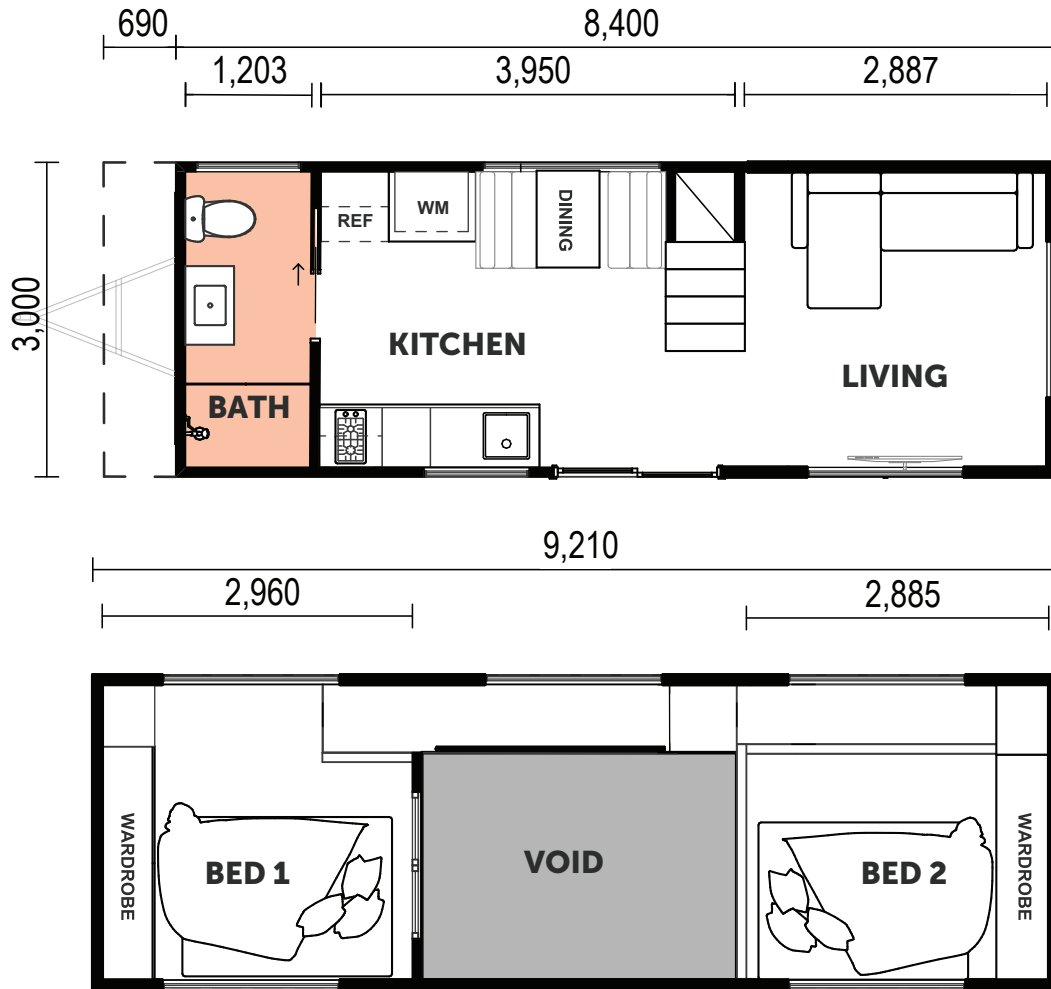

SKILLION

DOUBLE SKILLION

tinyhome
solutions

Visit Our New Displays!
90 Pacific Hwy, Waitara

Call us on (02) 9481 7442
tinyhomesolutions.com.au

SPECIFICATIONS:

Lofts / Bedrooms	2	Loft Height	1.2m
Sleeps ⁽¹⁾	4	Ground Floor Area	23.7m ²
Length	8.4m	Loft Floor Area	23.3m ²
Width	3m	Total Floor Area	47m ²
Height	4m	Approx. Weight ⁽²⁾	4.5 tonne

[VIEW ME ONLINE](#)

⁽¹⁾ Can sleep additional guests using pull-out / sofa beds. ⁽²⁾ Weight excludes furniture and kitchen appliances.